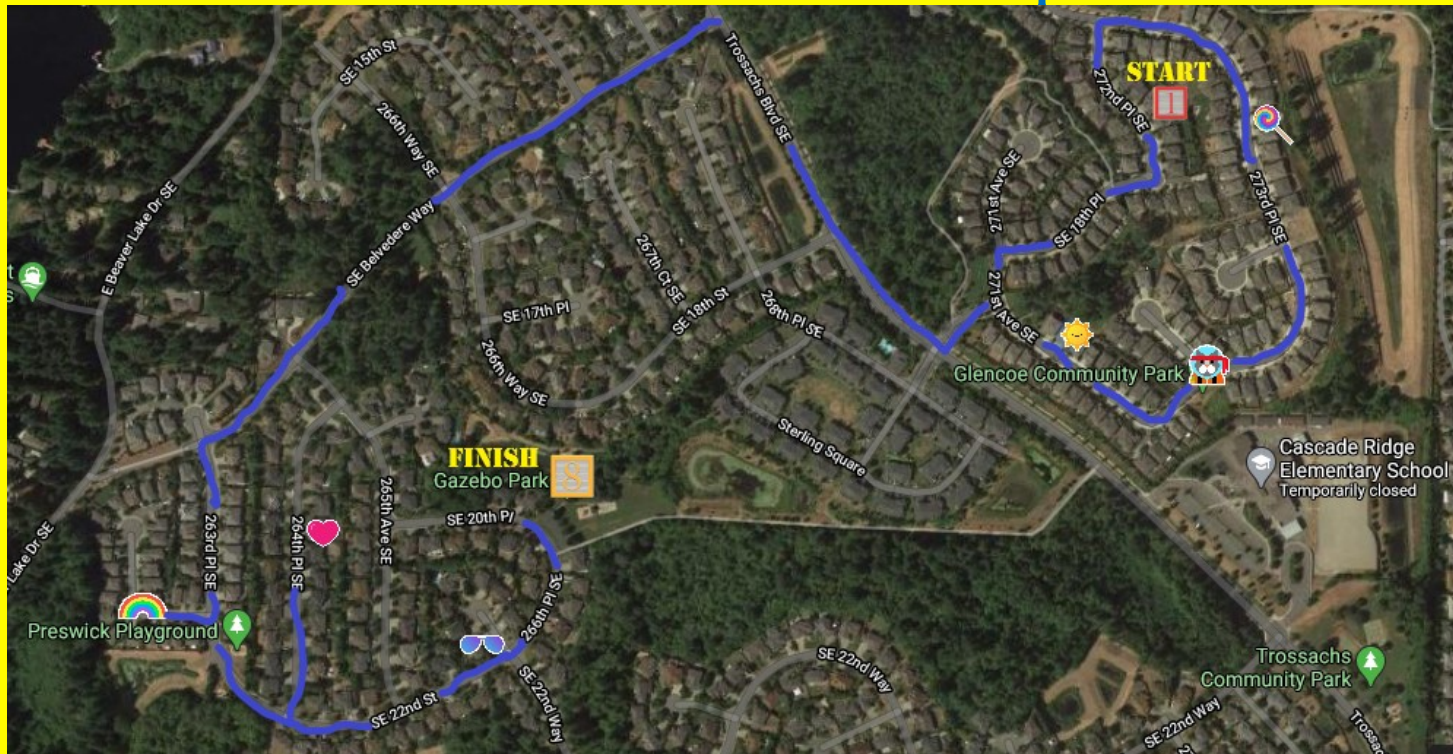

5th Grade Treat Trail Map

All Cascade Ridge 5th graders are invited to make their way around our beautiful community visiting the 8 Treat Stations provided by our PTSA. Please practice safe social distancing and be respectful to our fellow community members as you walk, ride, or drive from station to station. Start at #1, finish at #8, and go in any order in between.

[Have Fun and Congratulations on your 5th Grade Promotion!](#)

- Glencoe Stations -

- **start here** - Makenna McNees' Home – 1764 272nd Pl SE
- Natalie Challey's Home – 1730 273rd Pl SE
- **Glencoe Community Park** – SE 19th Place
- Mia Fischer's Home – 1840 271st Ave SE

- preswick/braemore Stations -

- Kendall McCandlish's Home – 26313 SE 21st Pl
- Ella Sullivan's Home – 2006 264th Pl SE
- Ava Lyman's Home – 2157 266th Ct SE
- **finish here** - **Gazebo Community Park** – 26560 SE 20th Pl